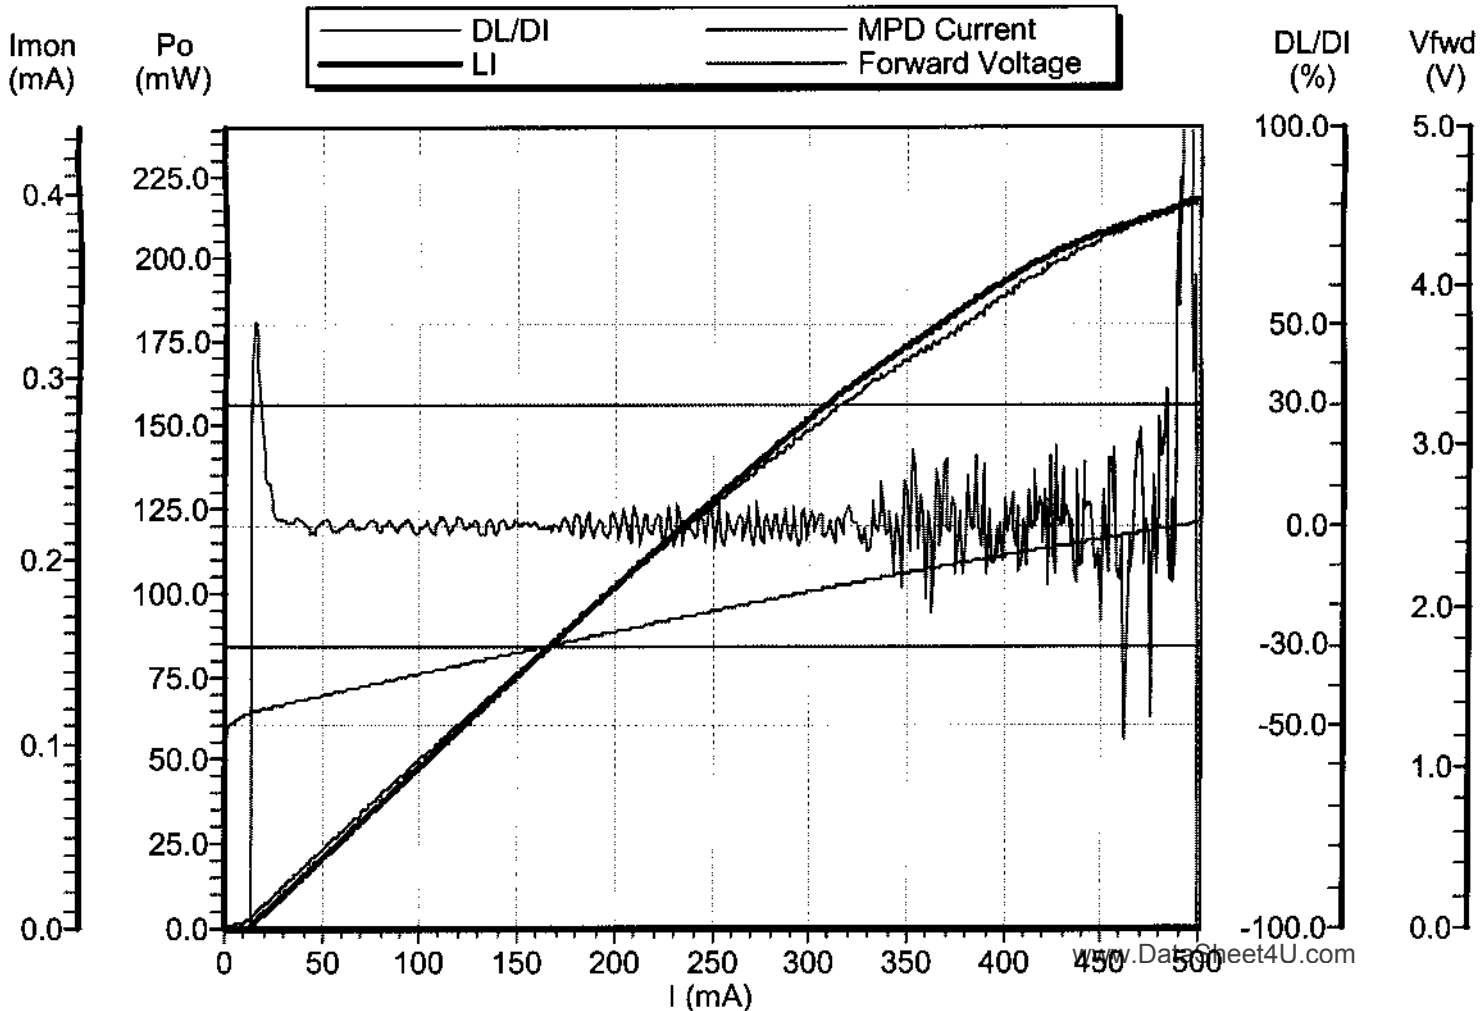

980 LASER MODULE TEST DATA

SDL Optics, Inc.
 Gateway Park
 2261A Keating Cross Road
 Saanichton, BC
 Canada, V8M 2A5
 TEL: 250-544-2244
 FAX: 250-544-2225

Model Number: SDLO-2564-125-CJ
 Serial Number: 582169
 LD Temp. (°C): 25.0
 Case Temp. (°C): 0
 TEC Volts @ I_{max}: 2.5 V @ 75°C
 TEC Current @ I_{max}: 1.46 A @ 75°C
 Thermistor Resistance: @ 25°C 10.1 KOhm

I_{th} (mA): 13.0
 I_{op} (mA): 215.3 @ 110 mW
 I_{mon} at I_{op}: 0.198 mA
 I_{max} (mA): 244.6 @ 125 mW
 η (mW/mA): 0.55
 Peak Wavelength: 986.1 nm

Date Tested: Friday, March 9, 2001 3:59:50 AM

SDL Optics, Inc.
Gateway Park
2261A Keating Cross Road
Saanichton, BC
Canada, V8M 2A5
TEL: 250-544-2244
FAX: 250-544-2225

SDLO BF 980 Spectral Testing

Serial No: 582169

Peak λ (nm): 986.00

Date Tested: 3/10/01 10:52 AM